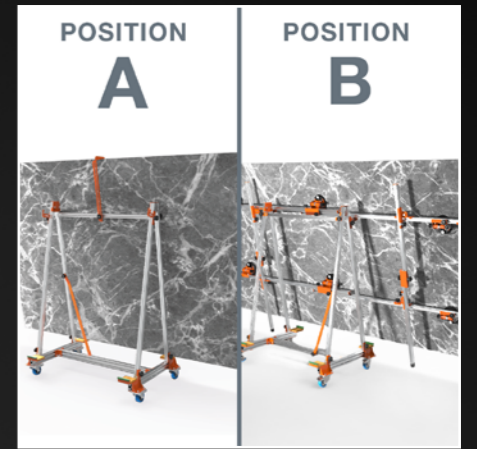

6

SINGLE MACHINE DIMENSION

77 x 133 x 30 cm

MACHINE DIMENSION  
6 PCS. PALLET

77 x 133 x 195 cm

**VIBRATION REDUCTION**

It has specific wooden supports to better cushion the vibrations caused by uneven surfaces.

**TWO DIFFERENT USAGE**

A. Panel transport position  
 B. Grouting position keeping the lifting system on.

**SAFETY HOOK**

Cargo allows you to move one or more slabs using the safety hook to avoid accidental unhooking.

**EASY TO TRANSPORT**

The Cargo can be easily minimized for convenient transportation.

**PIVOTING WHEELS**

It is equipped with 4 swivel wheels with brakes, to allow easy movement of large format slabs.