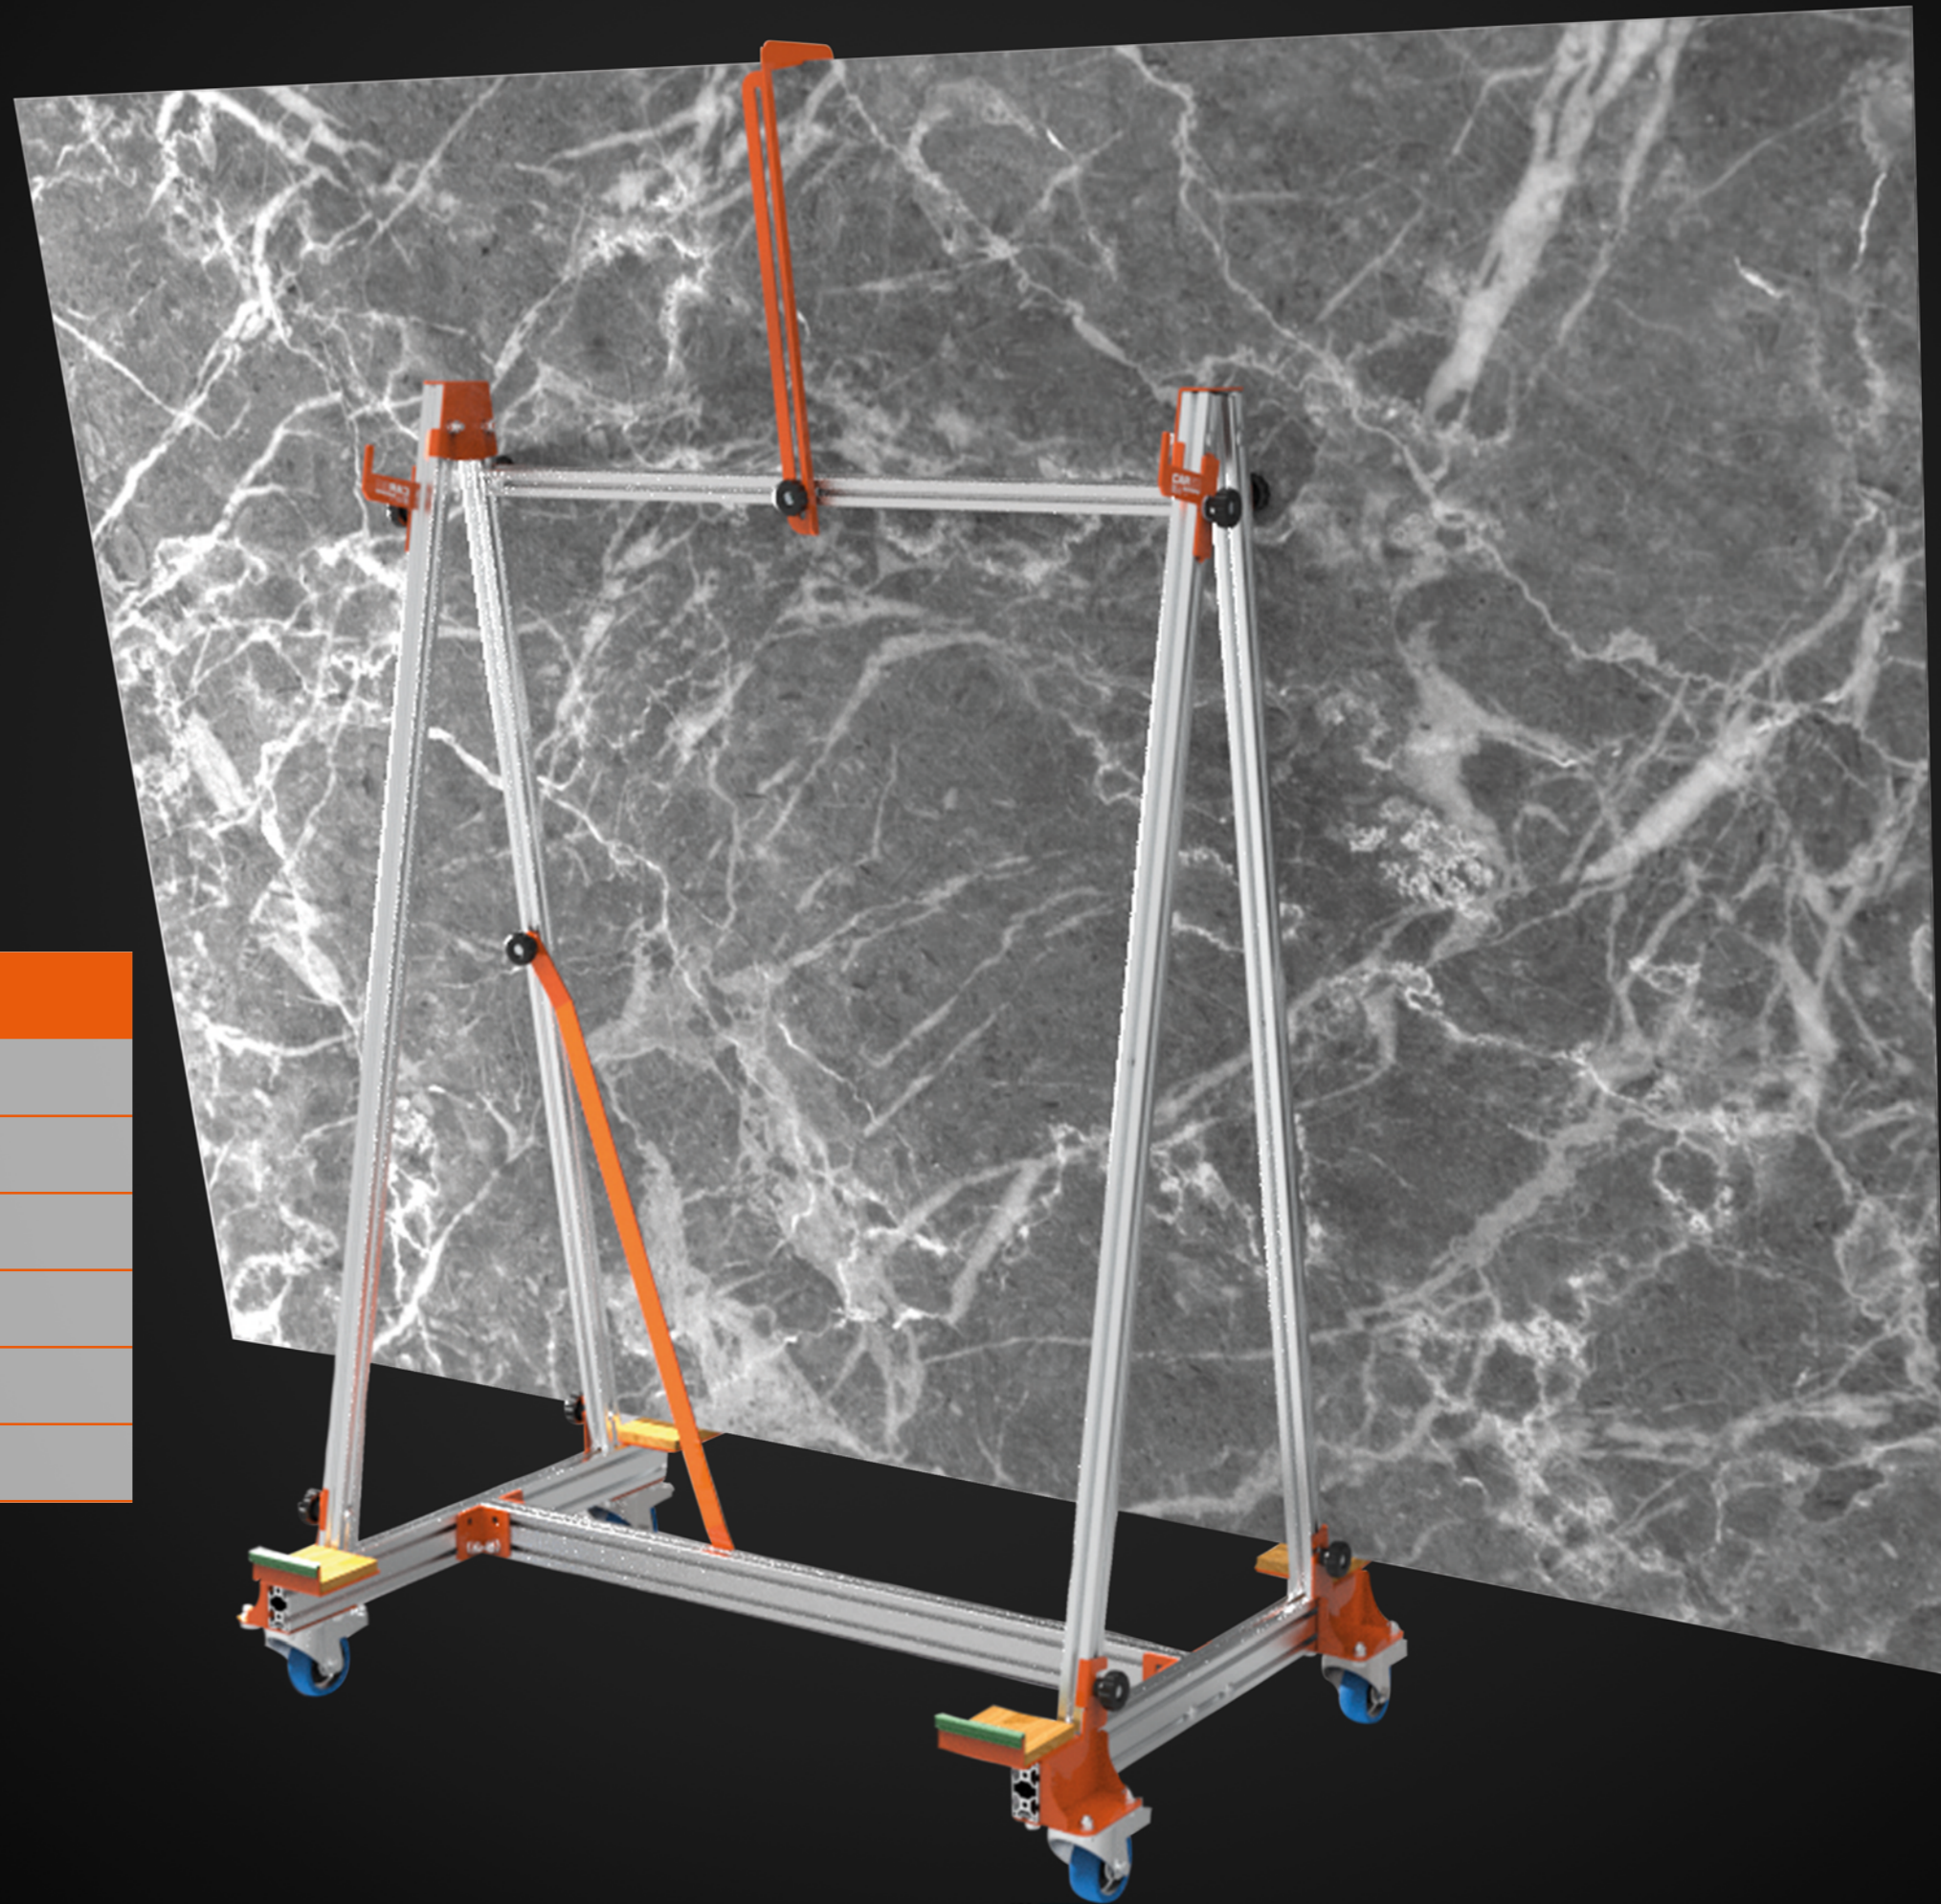

## CARGO (Art. 11601)

MAX SLUB  
HANDLING SIZE

1600 x 3200 mm

MAX CARRY  
CAPACITY

250 KG

WEIGHT

25 KG

PIECES FOR PALLET

6

SINGLE MACHINE DIMENSION

77 x 133 x 30 cm

MACHINE DIMENSION  
6 PCS. PALLET

77 x 133 x 195 cm

**VIBRATION REDUCTION**

It has specific wooden supports to better cushion the vibrations caused by uneven surfaces.

**TWO DIFFERENT USAGE**

A. Panel transport position  
 B. Grouting position keeping the lifting system on.

**SAFETY HOOK**

Cargo allows you to move one or more slabs using the safety hook to avoid accidental unhooking.

**EASY TO TRANSPORT**

The Cargo can be easily minimized for convenient transportation.

**PIVOTING WHEELS**

It is equipped with 4 swivel wheels with brakes, to allow easy movement of large format slabs.