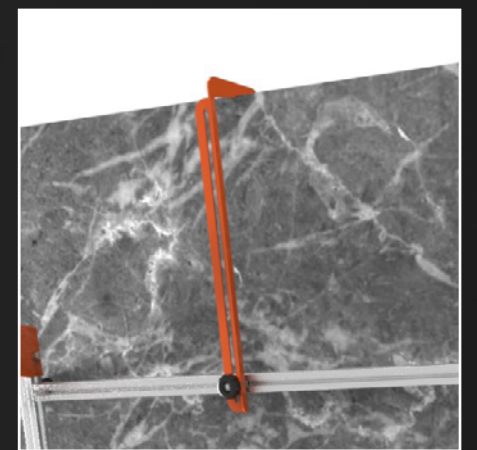

SAFETY HOOK

Cargo allows you to move one or more slabs using the safety hook to avoid accidental unhooking.