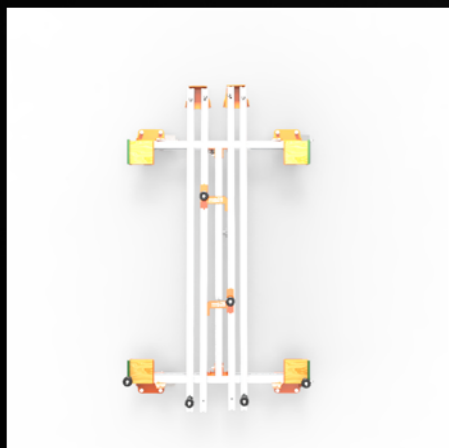

## CARGO (Art. 11601)

MAX SLUB  
HANDLING SIZE

1600 x 3200 mm

MAX CARRY  
CAPACITY

250 KG

WEIGHT

25 KG

PIECES FOR PALLET

6

SINGLE MACHINE DIMENSION

77 x 133 x 30 cm

MACHINE DIMENSION  
6 PCS. PALLET

77 x 133 x 195 cm

**VIBRATION REDUCTION**

It has specific wooden supports to better cushion the vibrations caused by uneven surfaces.

**TWO DIFFERENT USAGE**

A. Panel transport position  
 B. Grouting position keeping the lifting system on.

**SAFETY HOOK**

Cargo allows you to move one or more slabs using the safety hook to avoid accidental unhooking.

**EASY TO TRANSPORT**

The Cargo can be easily minimized for convenient transportation.

**PIVOTING WHEELS**

It is equipped with 4 swivel wheels with brakes, to allow easy movement of large format slabs.