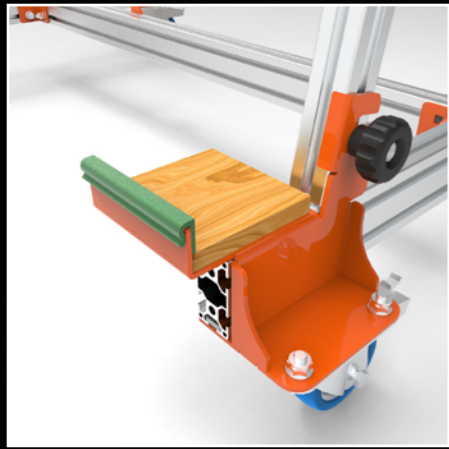

## CARGO (Art. 11601)

MAX SLUB  
HANDLING SIZE

1600 x 3200 mm

MAX CARRY  
CAPACITY

250 KG

WEIGHT

25 KG

PIECES FOR PALLET

6

SINGLE MACHINE DIMENSION

77 x 133 x 30 cm

MACHINE DIMENSION  
6 PCS. PALLET

77 x 133 x 195 cm

**VIBRATION REDUCTION**

It has specific wooden supports to better cushion the vibrations caused by uneven surfaces.

**TWO DIFFERENT USAGE**

A. Panel transport position  
 B. Grouting position keeping the lifting system on.

**SAFETY HOOK**

Cargo allows you to move one or more slabs using the safety hook to avoid accidental unhooking.

**EASY TO TRANSPORT**

The Cargo can be easily minimized for convenient transportation.

**PIVOTING WHEELS**

It is equipped with 4 swivel wheels with brakes, to allow easy movement of large format slabs.