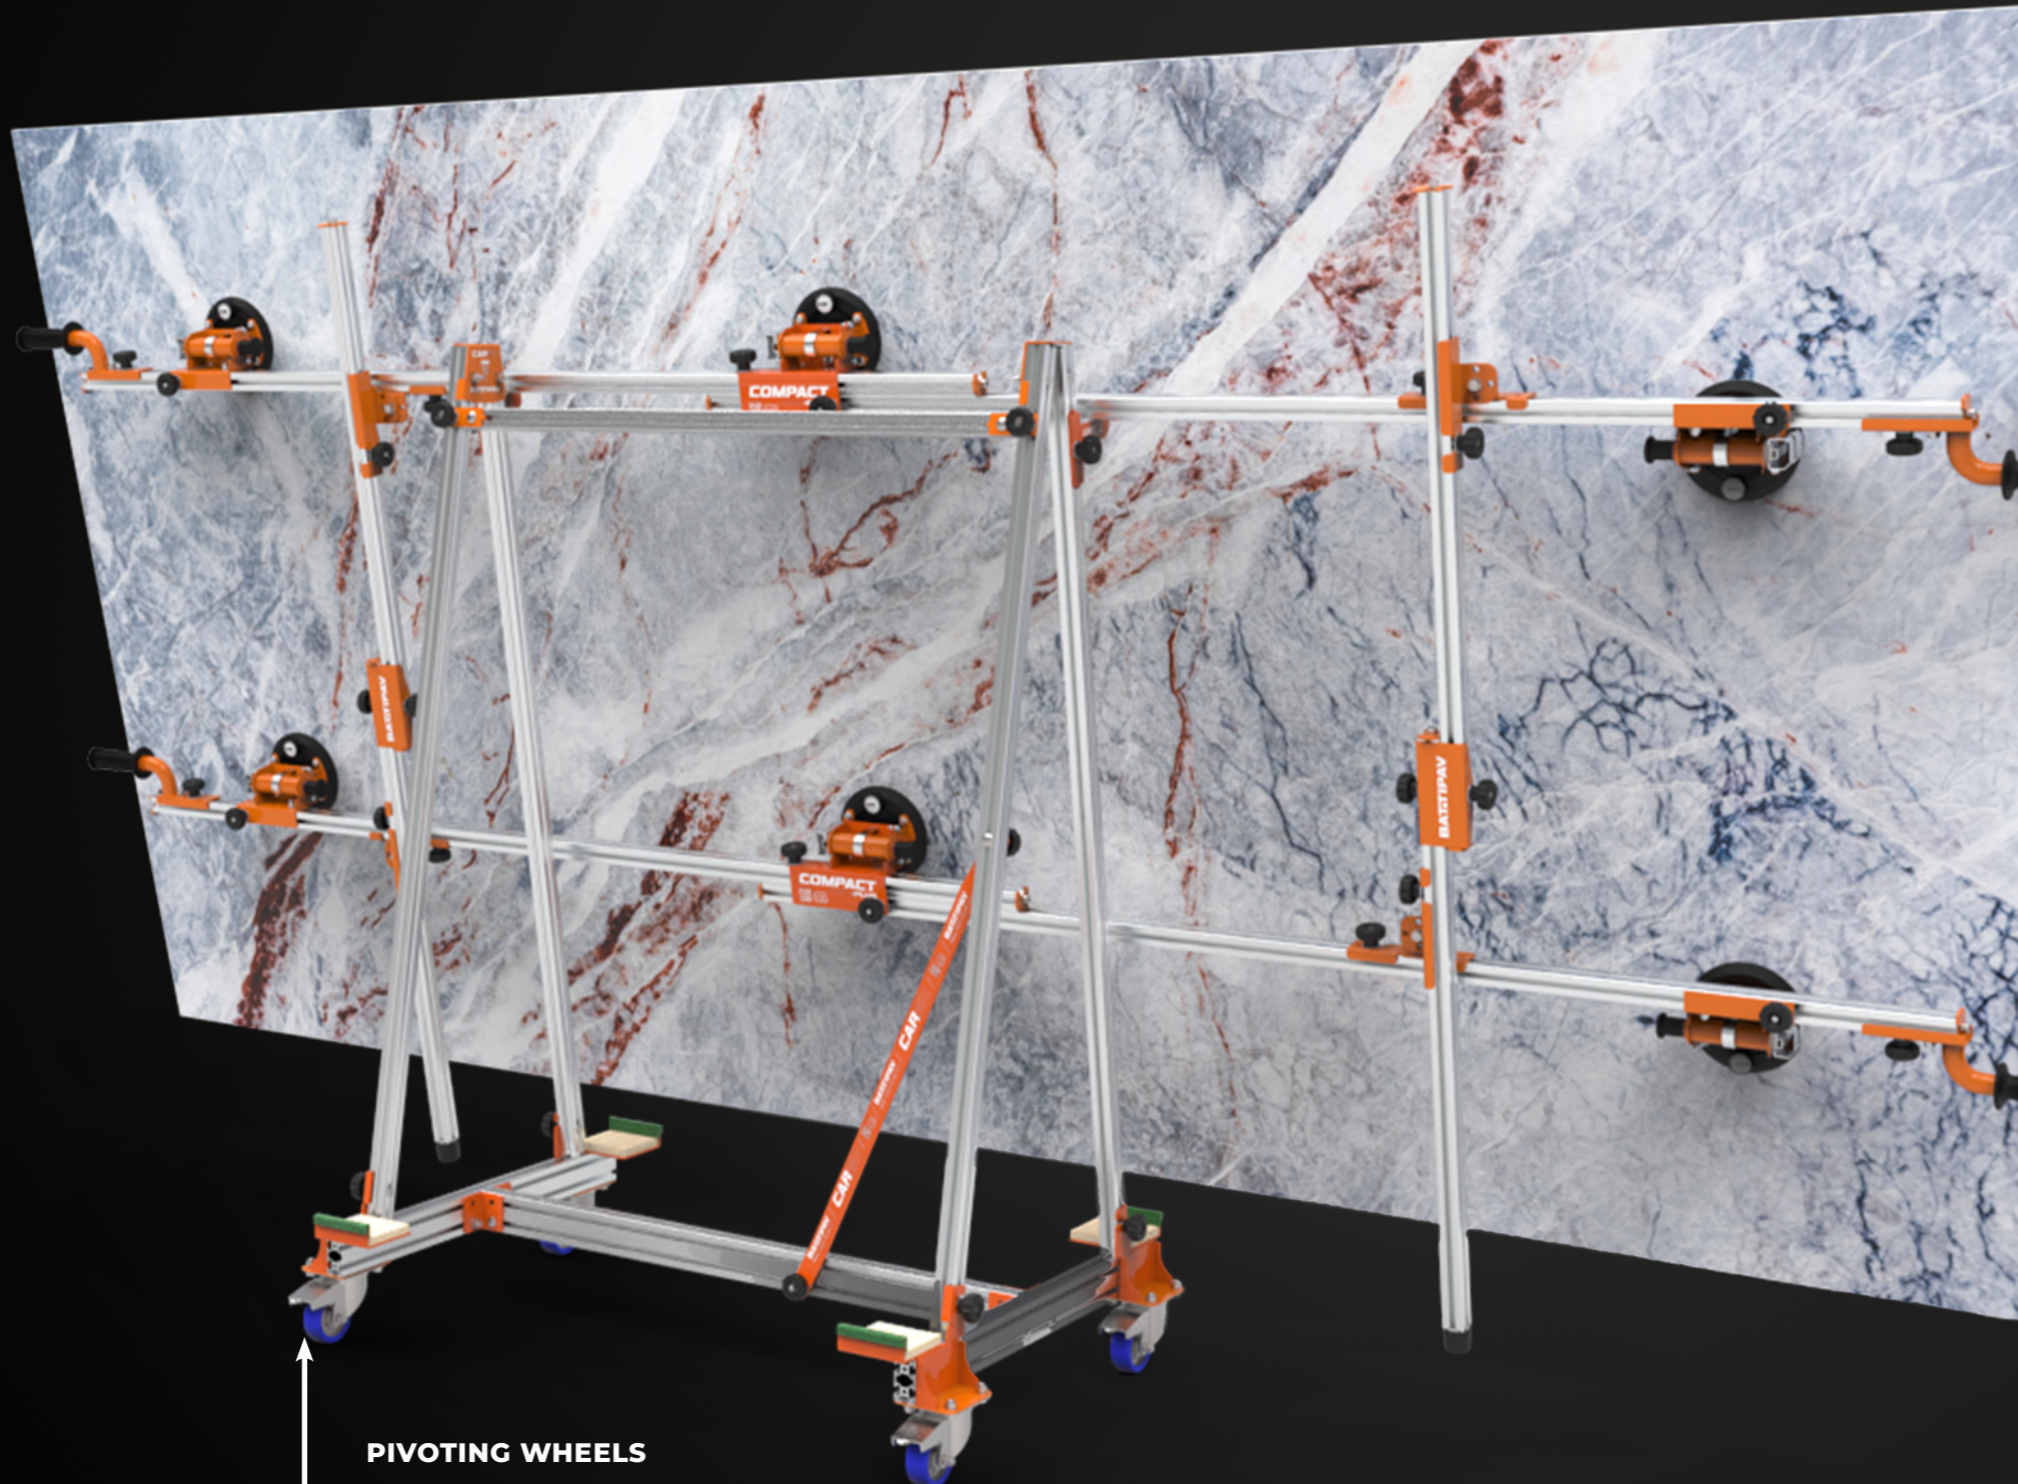

## CARGO (Art. 11601)

MAX SLUB  
HANDLING SIZE

1600 x 3200 mm

MAX CARRY  
CAPACITY

250 KG

WEIGHT

25 KG

PIECES FOR PALLET

6

SINGLE MACHINE DIMENSION

77 x 133 x 30 cm

MACHINE DIMENSION  
6 PCS. PALLET

77 x 133 x 195 cm

**VIBRATION REDUCTION**

It has specific wooden supports to better cushion the vibrations caused by uneven surfaces.

**TWO DIFFERENT USAGE**

A. Panel transport position  
 B. Grouting position keeping the lifting system on.

**SAFETY HOOK**

Cargo allows you to move one or more slabs using the safety hook to avoid accidental unhooking.

**EASY TO TRANSPORT**

The Cargo can be easily minimized for convenient transportation.

**PIVOTING WHEELS**

It is equipped with 4 swivel wheels with brakes, to allow easy movement of large format slabs.