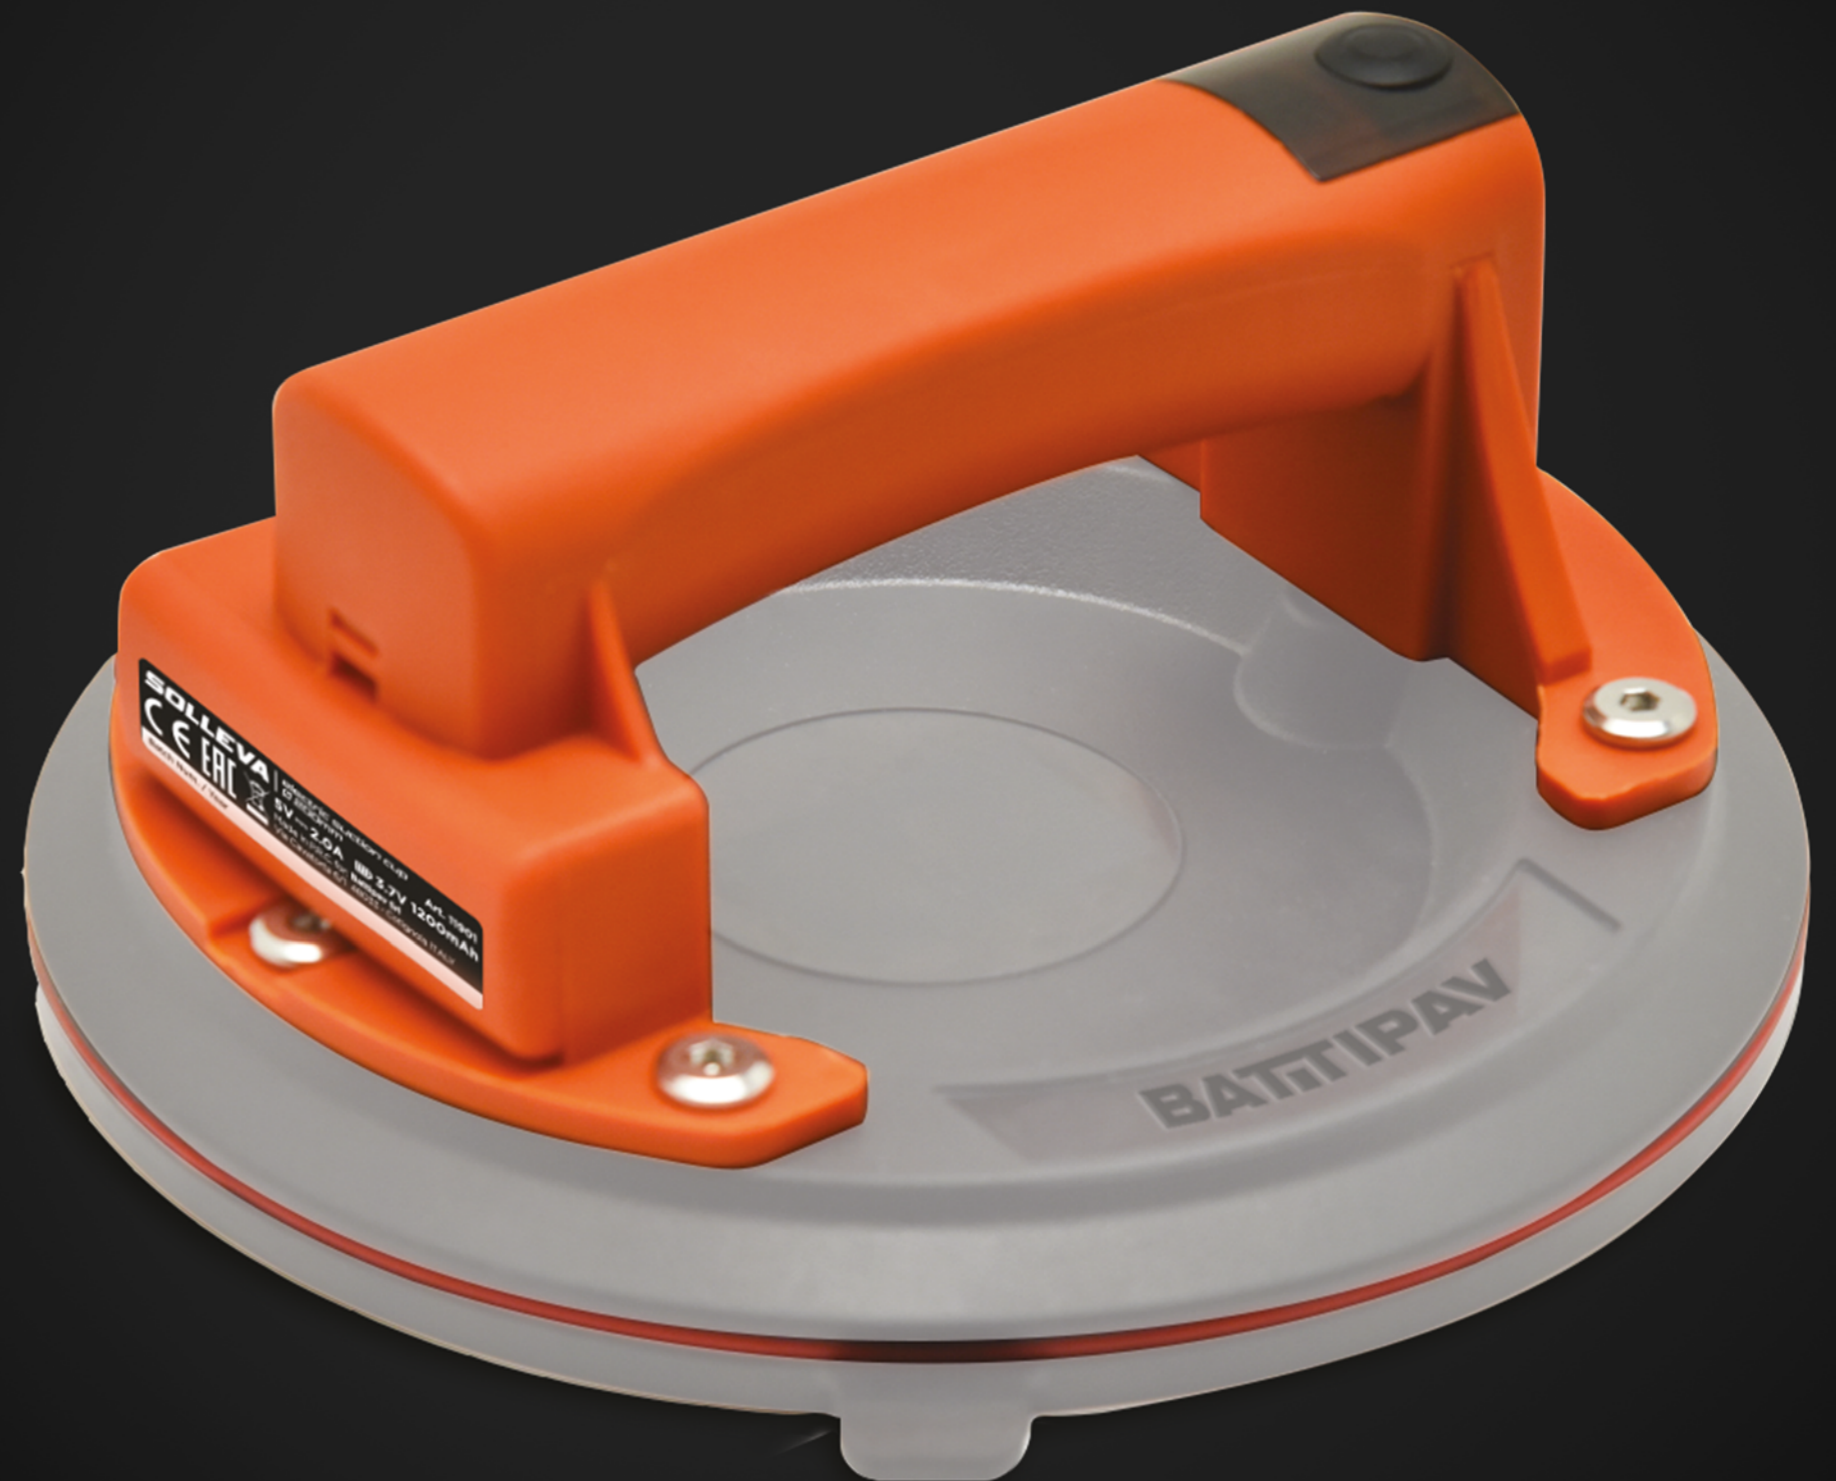

SOLLEVA

SOLLEVA (Art. 11901)	
SUCTION CUP DIAMETER	Ø 200 mm
MAXIMUM HORIZONTAL WEIGHT	130 kg
MAXIMUM VERTICAL WEIGHT	70 kg
WEIGHT	0,9 kg
DIMENSION	20 x 20 x 8,8 cm
RECHARGE TIME	3 hours
BATTERY CAPACITY	3.7Vdc 1200mAh
INPUT	5Vdc 2A

130 KG

HORIZONTAL POSITION

Maximum lifting capacity 130 Kg.

70 KG

VERTICAL POSITION

Maximum sliding capacity 70 kg.

PLASTIC CASE

Very practical and durable carrying case.

USB C - CHARGING

USB C port for charging. The charging cable included with the product.

RUBBER

Multi lips rubber, special design for perfect adherence on several surfaces.

OPERATION

ON: press and hold the button for 2 seconds.
OFF: double-click the button.
Press the button once time to see the battery status:
P9 maximum charge, P1 low charge.