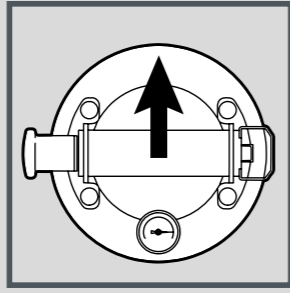

SOLLEVA

SOLLEVA (Art. 11901)	
SUCTION CUP DIAMETER	Ø 200 mm
MAXIMUM HORIZONTAL WEIGHT	130 kg
MAXIMUM VERTICAL WEIGHT	70 kg
WEIGHT	0,9 kg
DIMENSION	20 x 20 x 8,8 cm
RECHARGE TIME	3 hours
BATTERY CAPACITY	3.7Vdc 1200mAh
INPUT	5Vdc 2A

130 KG

HORIZONTAL POSITION

Maximum lifting capacity 130 Kg.

70 KG

VERTICAL POSITION

Maximum sliding capacity 70 kg.

PLASTIC CASE

Very practical and durable carrying case.

USB C - CHARGING

USB C port for charging. The charging cable included with the product.

RUBBER

Multi lips rubber, special design for perfect adherence on several surfaces.

OPERATION

ON: press and hold the button for 2 seconds.
OFF: double-click the button.
Press the button once time to see the battery status:
P9 maximum charge, P1 low charge.