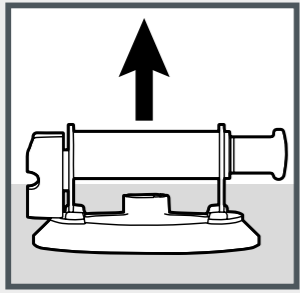

SOLLEVA

SOLLEVA (Art. 11901)	
SUCTION CUP DIAMETER	Ø 200 mm
MAXIMUM HORIZONTAL WEIGHT	130 kg
MAXIMUM VERTICAL WEIGHT	70 kg
WEIGHT	0,9 kg
DIMENSION	20 x 20 x 8,8 cm
RECHARGE TIME	3 hours
BATTERY CAPACITY	3.7Vdc 1200mAh
INPUT	5Vdc 2A

130 KG

HORIZONTAL POSITION

Maximum lifting capacity 130 Kg.

70 KG

VERTICAL POSITION

Maximum sliding capacity 70 kg.

PLASTIC CASE

Very practical and durable carrying case.

USB C - CHARGING

USB C port for charging. The charging cable included with the product.

RUBBER

Multi lips rubber, special design for perfect adherence on several surfaces.

OPERATION

ON: press and hold the button for 2 seconds.
OFF: double-click the button.
Press the button once time to see the battery status:
P9 maximum charge, P1 low charge.